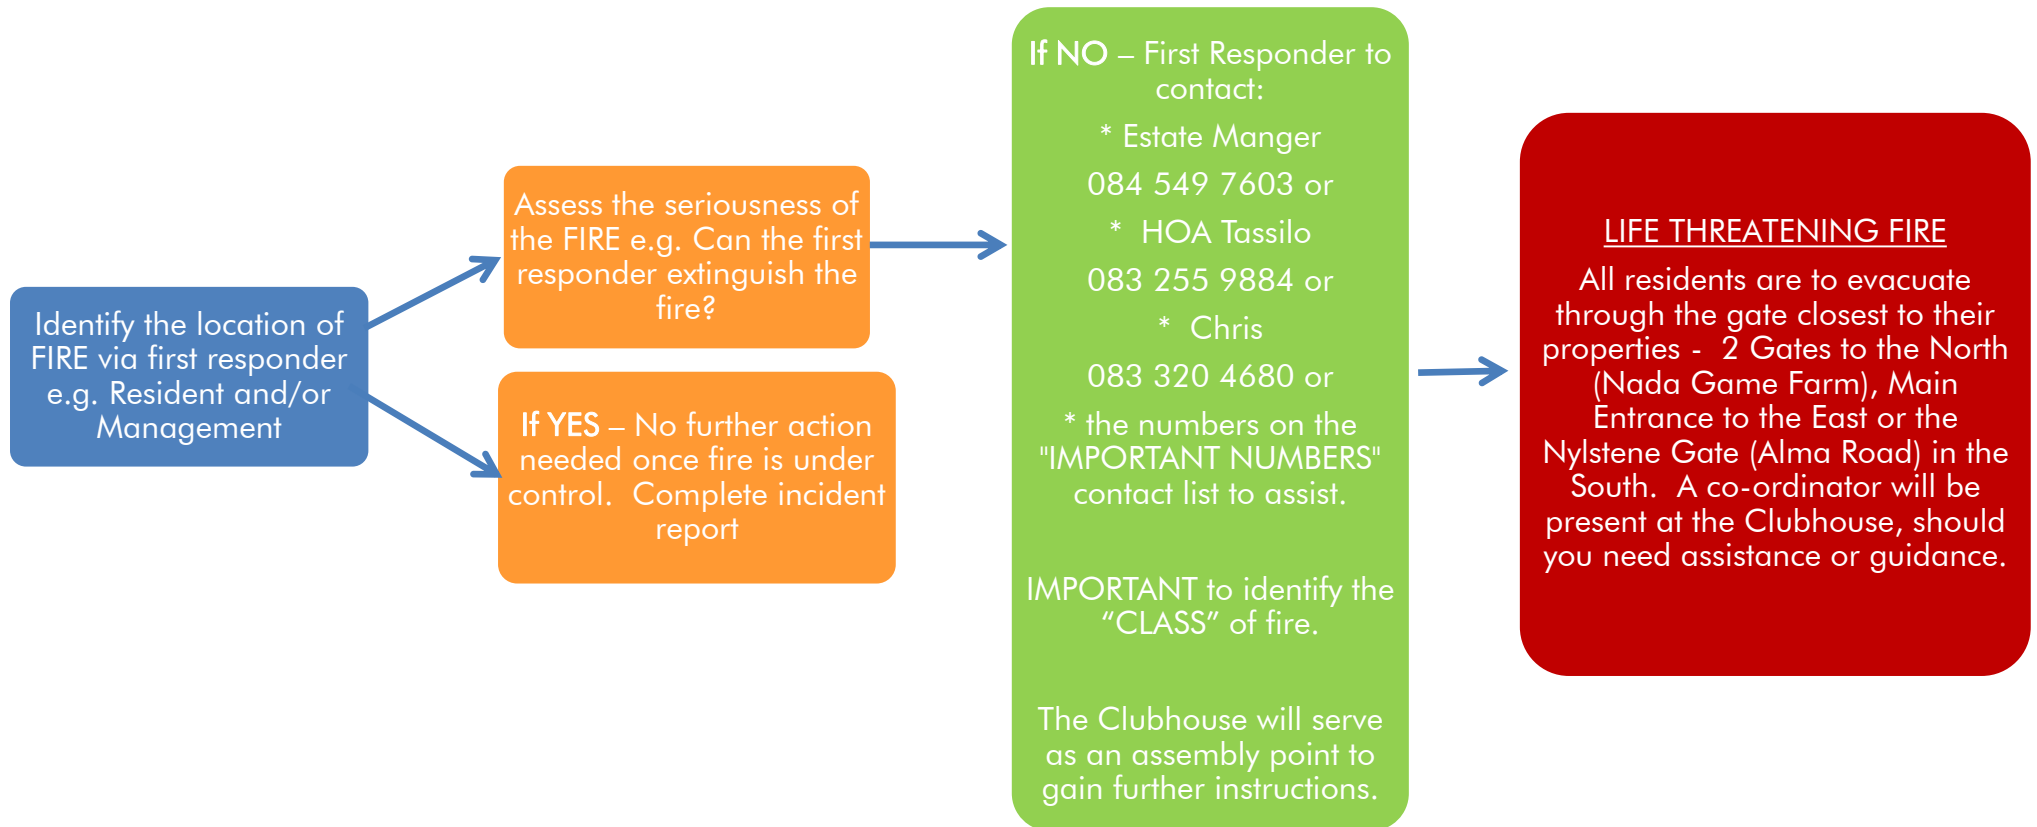

## STANDARD OPERATING PROCEDURE - Fire in the Estate

# Boschhoek Berglandgoed Mountain Estate

-  Gate
-  Fire Hydrant
-  Dwelling
-  Gathering Point

— Estate Roads  
— Private Access Tracks  
 0      0.5      1.0km

1km to Entrance  
3km to Leeuwenhof

21Km Tar to Nylstroom