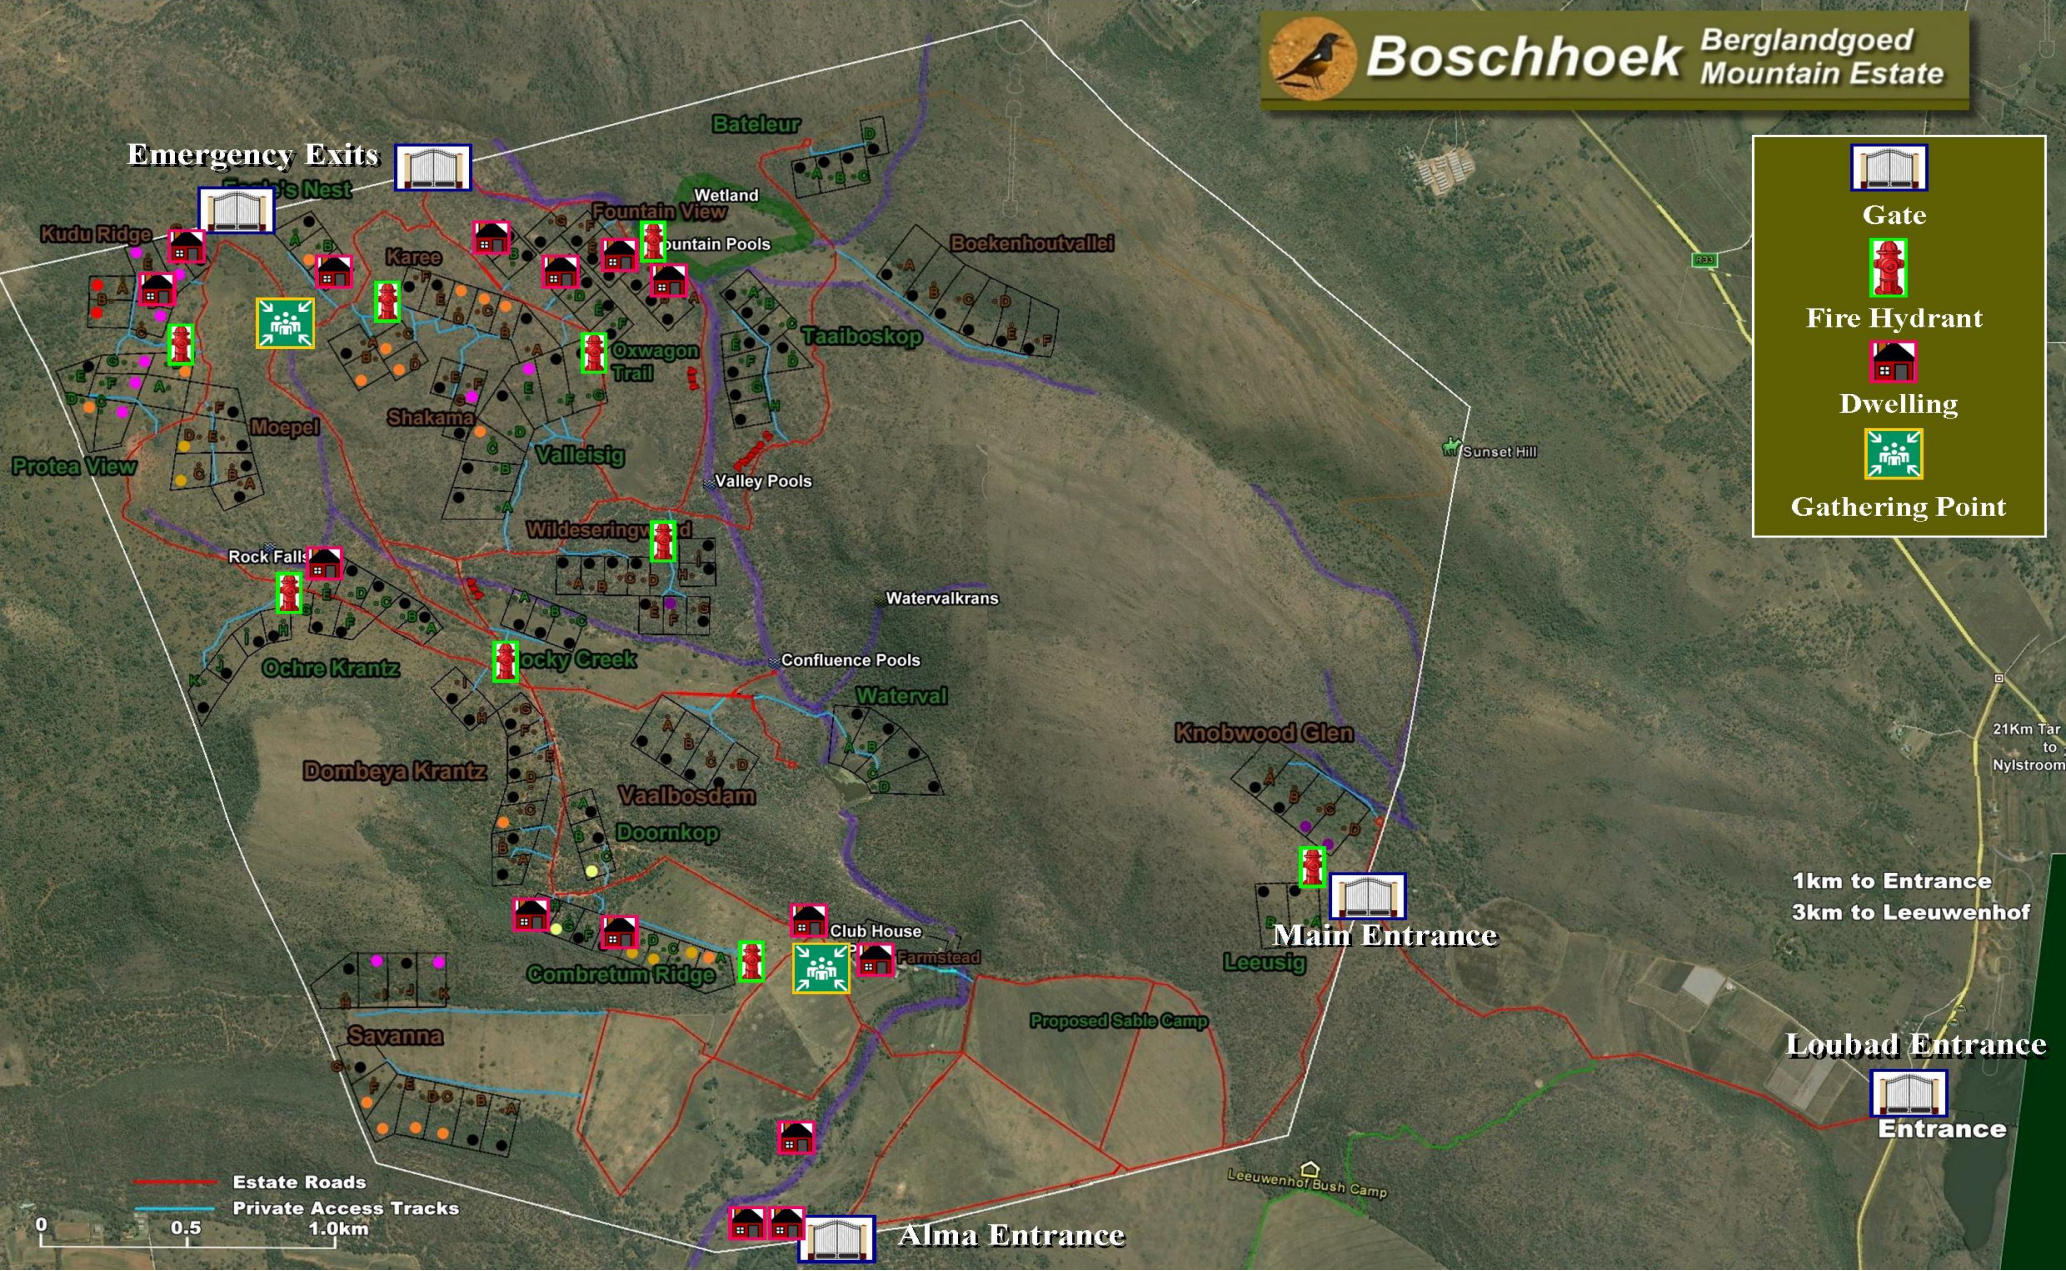

# Boschhoek Berglandgoed Mountain Estate

## STANDARD OPERATING PROCEDURE - Fire in the Estate

# Boschhoek Berglandgoed Mountain Estate

-  Gate
-  Fire Hydrant
-  Dwelling
-  Gathering Point

— Estate Roads  
— Private Access Tracks  
 0      0.5      1.0km

1km to Entrance  
3km to Leeuwenhof

21Km Tar to Nylstroom