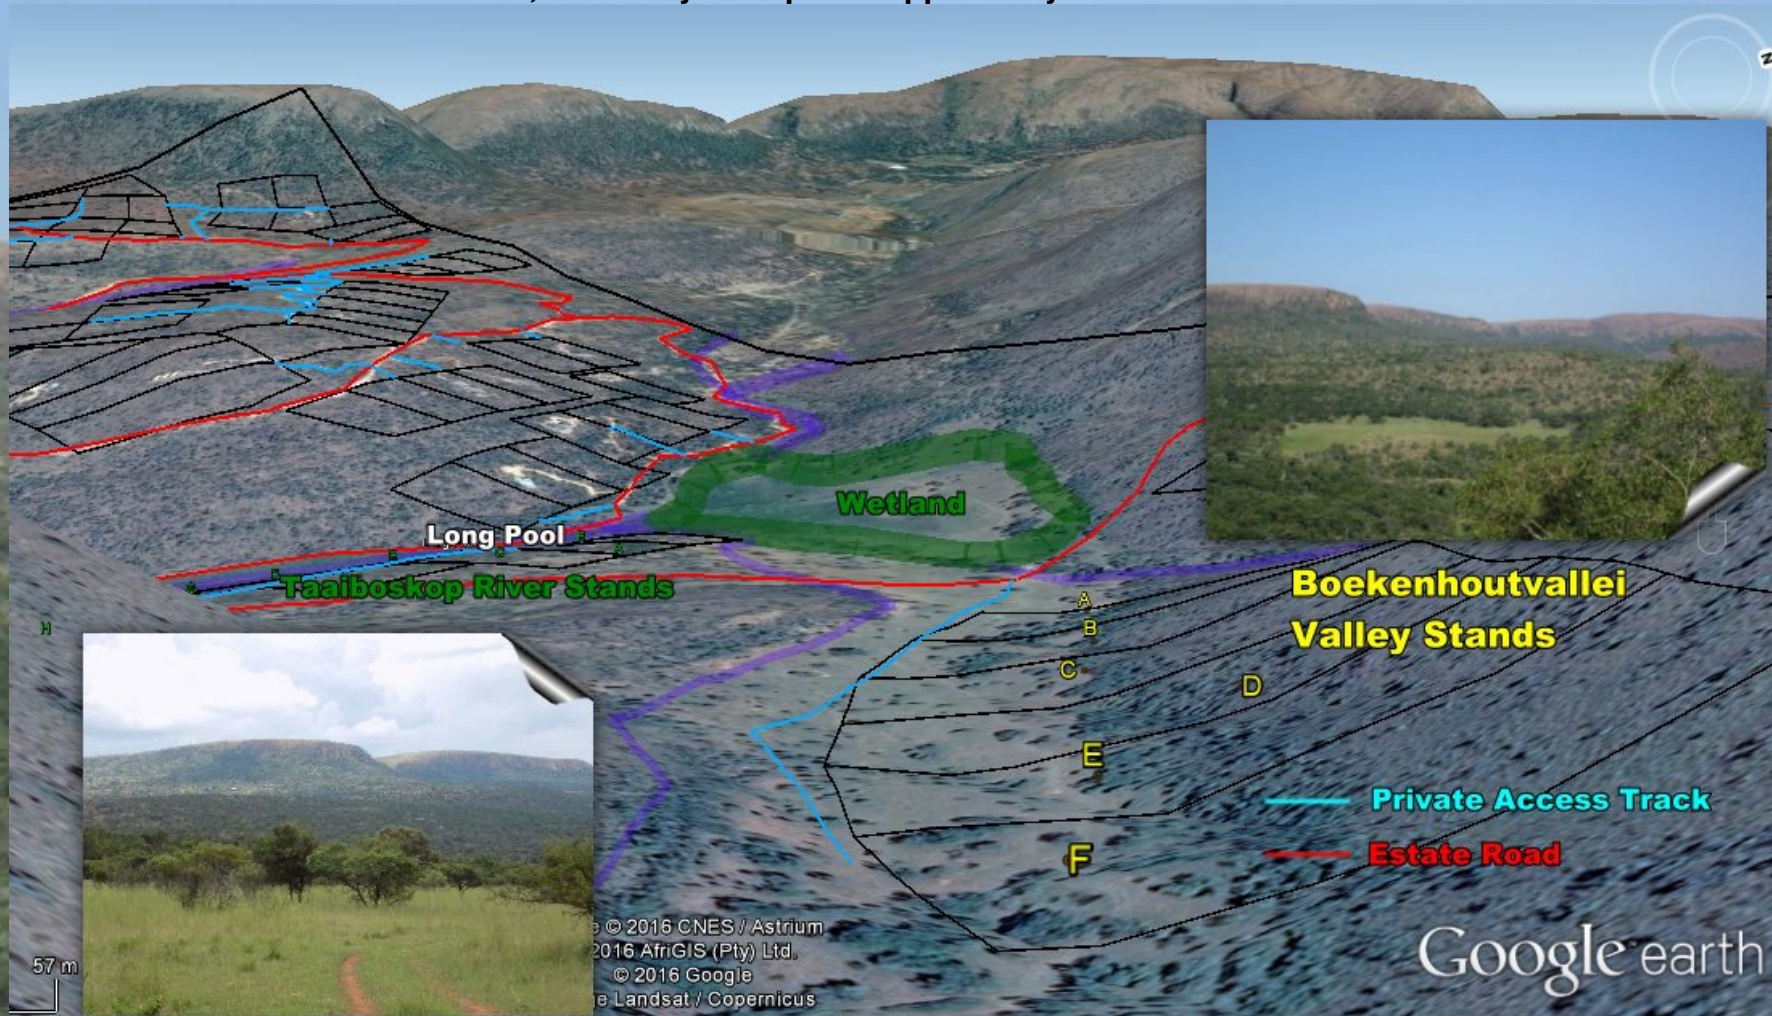

Last Valley Stands Launched!!

And now, finally, the last 6 valley stands at Boschhoek!!

With Boschhoek deemed to be the last full title bush retreat of its kind due to a change in legislation, and these 6 bush properties the last of their kind at Boschhoek, this really is a special opportunity.

Boschhoek is not about us – it's about our children and our children's children.

Priced at R1 199 000 in keeping with their unique situation, these full title properties of around 2 Hectares each are Boschhoek's flagship offering. Tucked away in their very own valley with magnificent views over the wetland and Boschhoek's amphitheater beyond, it is a place to let your spirit wander. Part of Boschhoek's wilderness area for kilometres around, it lets you search your soul and find yourself.

Whether from your own veranda with morning and afternoon sun spilling over the amphitheatre into the distance, or exploring Boschhoek's almost 1500 hectares afoot or a cycle, Boekenhoutvallei is not to be repeated.